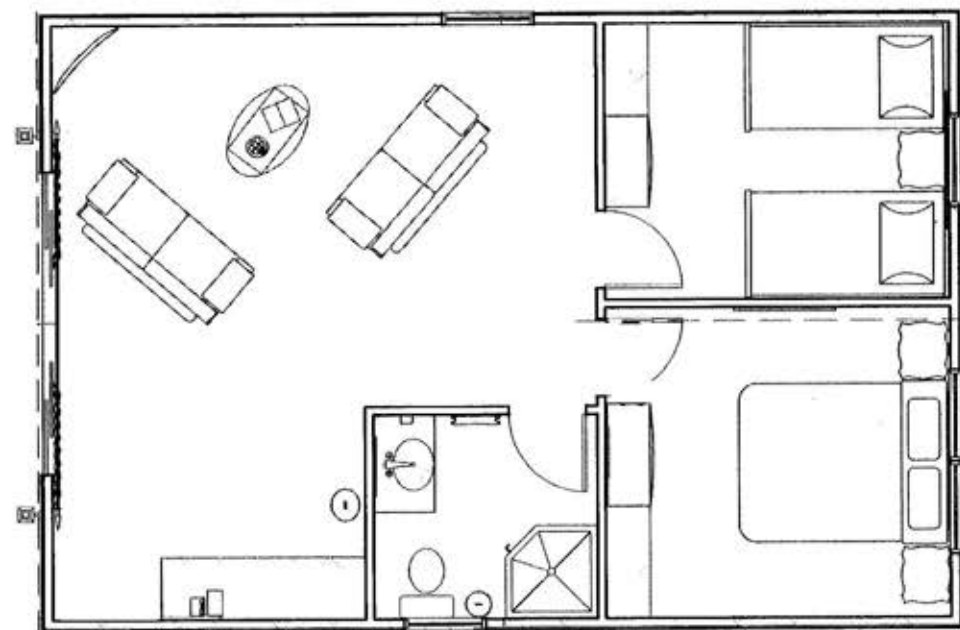

1 Bedroom Bungalow

LIVING AREA

54.0 sq m

2 Bedroom Bungalow

LIVING AREA

54.0 sq m